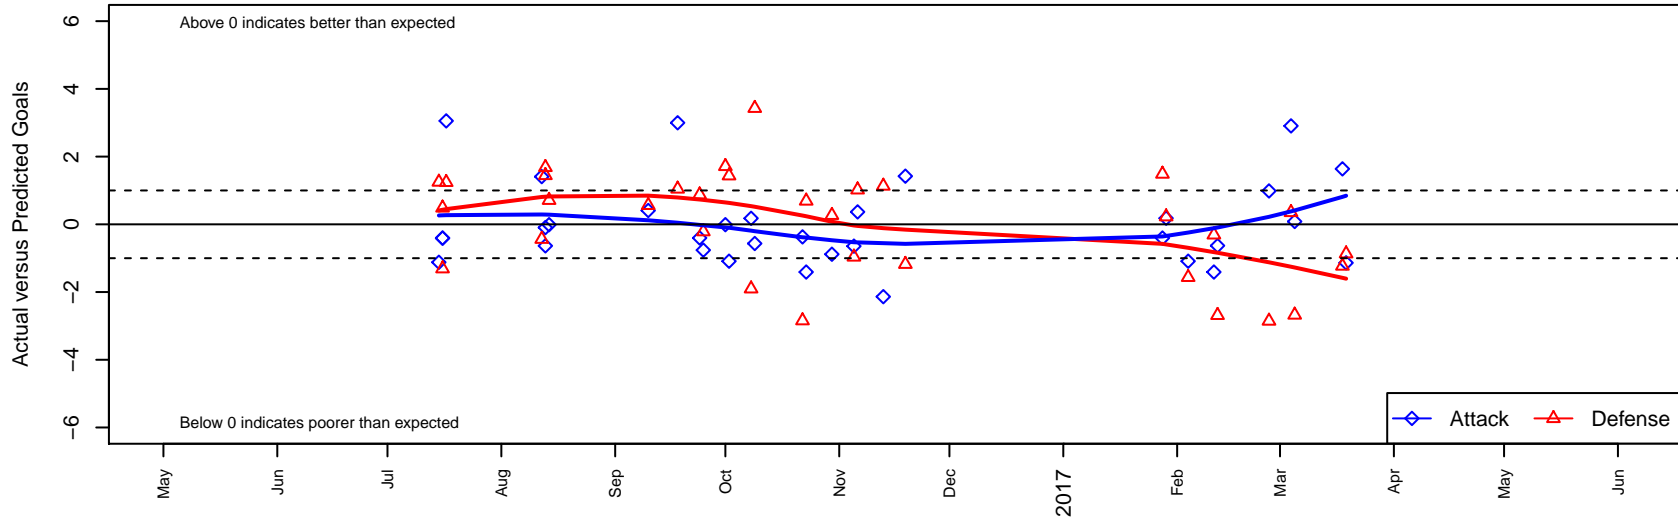

# Westside Timbers Copa TS B02

Westside Timbers  
 Beaverton, OR  
 B02 total strength=1111  
 attack=3.67 defense=2.36  
 fall league = PTT B02 Div 1 Green  
 spr league = Win OYS B02 Div 1 Orange

alt names used:  
 WT 02B Copa TS  
 WESTSIDE TIMBERS WT 02B COPA TS (OR)  
 Westside Timbers 02B Copa TS  
 Westside Timbers 02B Copa TS  
 Westside Timbers 02B Copa TS

Venues played:  
 2016 Beaverton Cup BU15 Silver  
 2016 Bend Premier Cup Liam Ridgwell (Silver  
 2016 PTT B02 Division 1 Green  
 2016 OYS Founders Cup B02  
 2016 Win OYS B02 Division 1 Orange

**Westside Timbers Copa TS B02**  
 Dots are actual minus expected GF (blue circles) and GA (red triangles).  
 Blue line is smoothed change in attack strength. Red is smoothed change in defense strength.

**attack and defense variance (black dot)  
relative to other teams  
and top 10 in region**

**attack and defense rating  
relative to others at age  
and all opponents in last 13 months**

**Performance relative to 13 month average**