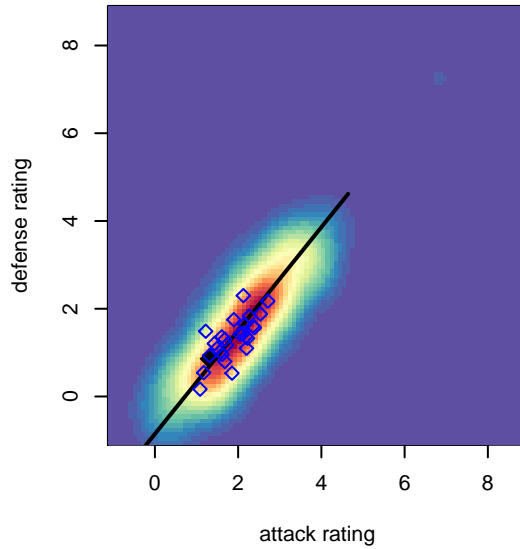

# Westside Timbers Copa TS B02

Westside Timbers  
 Beaverton, OR  
 B02 total strength=1111  
 attack=3.67 defense=2.36  
 fall league = PTT B02 Div 1 Green  
 spr league = Win OYS B02 Div 1 Orange

alt names used:  
 WT 02B Copa TS  
 WESTSIDE TIMBERS WT 02B COPA TS (OR)  
 Westside Timbers 02B Copa TS  
 Westside Timbers 02B Copa TS  
 Westside Timbers 02B Copa TS

Venues played:  
 2016 Beaverton Cup BU15 Silver  
 2016 Bend Premier Cup Liam Ridgwell (Silver  
 2016 PTT B02 Division 1 Green  
 2016 OYS Founders Cup B02  
 2016 Win OYS B02 Division 1 Orange

**Westside Timbers Copa TS B02**  
 Dots are actual minus expected GF (blue circles) and GA (red triangles).  
 Blue line is smoothed change in attack strength. Red is smoothed change in defense strength.

**attack and defense variance (black dot)  
relative to other teams  
and top 10 in region**

**attack and defense rating  
relative to others at age  
and all opponents in last 13 months**

**Performance relative to 13 month average**