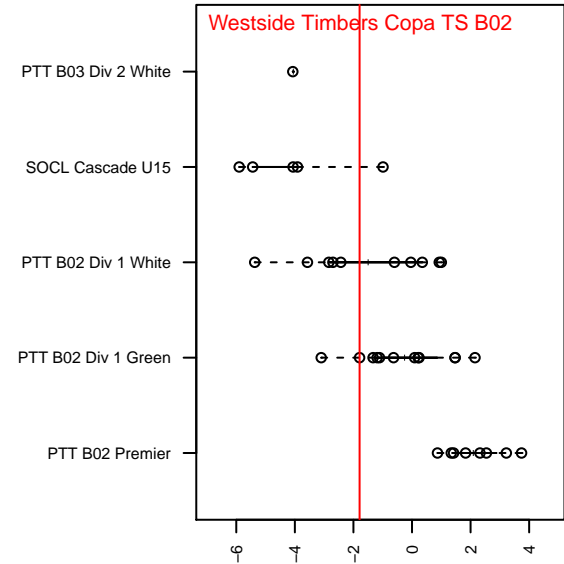

# Westside Timbers Copa TS B02

Westside Timbers  
 Beaverton, OR  
 B02 total strength=1111  
 attack=3.67 defense=2.36  
 fall league = PTT B02 Div 1 Green  
 spr league = Win OYS B02 Div 1 Orange

alt names used:  
 WT 02B Copa TS  
 WESTSIDE TIMBERS WT 02B COPA TS (OR)  
 Westside Timbers 02B Copa TS  
 Westside Timbers 02B Copa TS  
 Westside Timbers 02B Copa TS

Venues played:  
 2016 Beaverton Cup BU15 Silver  
 2016 Bend Premier Cup Liam Ridgwell (Silver  
 2016 PTT B02 Division 1 Green  
 2016 OYS Founders Cup B02  
 2016 Win OYS B02 Division 1 Orange

**Westside Timbers Copa TS B02**  
 Dots are actual minus expected GF (blue circles) and GA (red triangles).  
 Blue line is smoothed change in attack strength. Red is smoothed change in defense strength.

**attack and defense variance (black dot)  
relative to other teams  
and top 10 in region**

**attack and defense rating  
relative to others at age  
and all opponents in last 13 months**

**Performance relative to 13 month average**