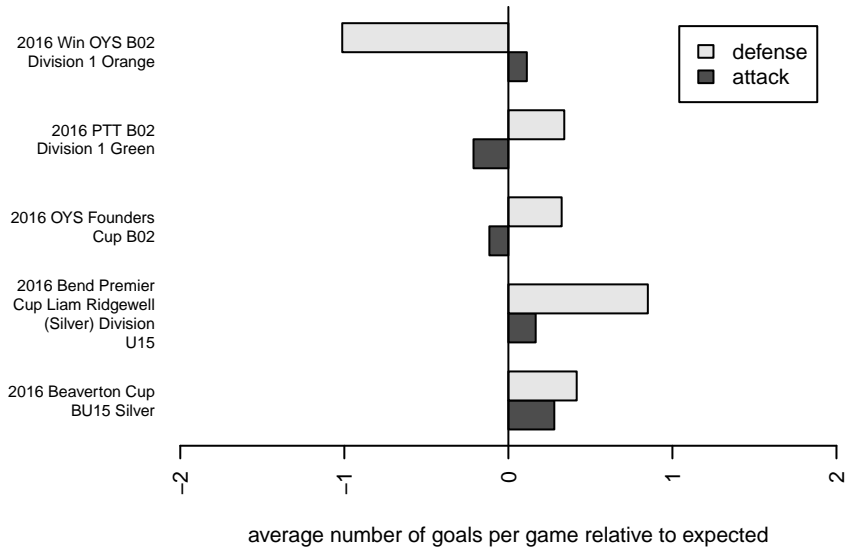

# Westside Timbers Copa TS B02

Westside Timbers  
 Beaverton, OR  
 B02 total strength=1111  
 attack=3.67 defense=2.36  
 fall league = PTT B02 Div 1 Green  
 spr league = Win OYS B02 Div 1 Orange

alt names used:  
 WT 02B Copa TS  
 WESTSIDE TIMBERS WT 02B COPA TS (OR)  
 Westside Timbers 02B Copa TS  
 Westside Timbers 02B Copa TS  
 Westside Timbers 02B Copa TS

Venues played:  
 2016 Beaverton Cup BU15 Silver  
 2016 Bend Premier Cup Liam Ridgwell (Silver  
 2016 PTT B02 Division 1 Green  
 2016 OYS Founders Cup B02  
 2016 Win OYS B02 Division 1 Orange

**Westside Timbers Copa TS B02**  
 Dots are actual minus expected GF (blue circles) and GA (red triangles).  
 Blue line is smoothed change in attack strength. Red is smoothed change in defense strength.

**attack and defense variance (black dot)  
relative to other teams  
and top 10 in region**

**attack and defense rating  
relative to others at age  
and all opponents in last 13 months**

**Performance relative to 13 month average**