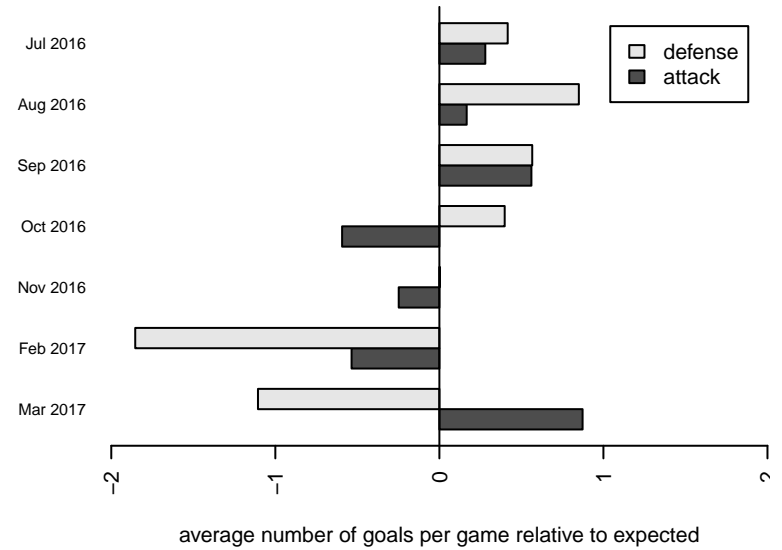

Performance relative to 13 month average